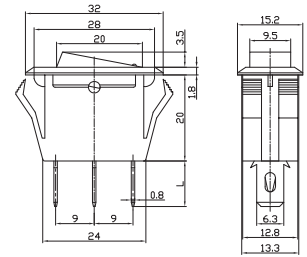

IRS-101E-1C ON-OFF
20A 125VAC; 15A 250VAC
SPST 3P