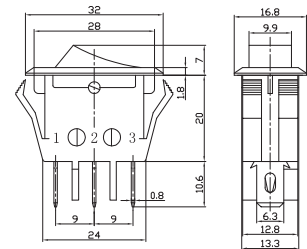

IRS-1-7A ON-OFF
15A 125VAC; 10A 250VAC
SPST 3P
L=7 ; 10