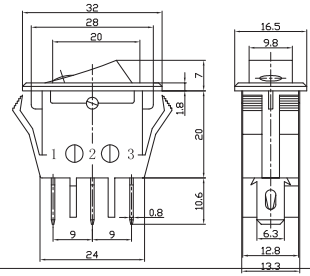

单刀波动开关

Single-pole Rocker Switch

RS-1 Series

单刀带灯波动开关

Single-pole Illuminated Rocker Switch

IRS-1 Series

**IRS-1E-2C** ON-OFF  
15A 125VAC; 10A 250VAC  
SPST 3P

**IRS-101E-3A** ON-OFF  
15A 125VAC; 10A 250VAC  
SPST 3P