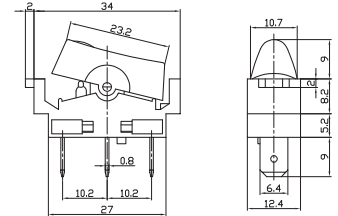

单刀波动开关

Single-pole Rocker Switch

RS-1 Series

单刀带灯波动开关

Single-pole Illuminated Rocker Switch

IRS-1 Series

**IRS-1E-2C** ON-OFF  
15A 125VAC; 10A 250VAC  
SPST 3P

**IRS-101E-3A** ON-OFF  
15A 125VAC; 10A 250VAC  
SPST 3P