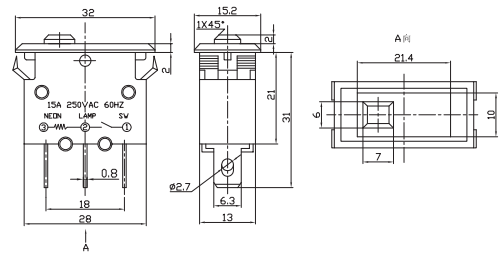

过载保护开关 Circuit-breaker Switch

IRS-R Series  
IRS-B Series

**IRS-1-R15** 15A 125VAC/250VAC  
**IRS-1-R10** 10A 125VAC/250VAC  
**IRS-1-R7** 7A 125VAC/250VAC  
ON-OFF SPST 3P  
(Rocker Switch Breaker)

**IRS-1-B15** 15A 125VAC/250VAC  
**IRS-1-B10** 10A 125VAC/250VAC  
**IRS-1-B7** 7A 125VAC/250VAC  
ON-OFF SPST 3P  
(Push-button Switch Breaker)