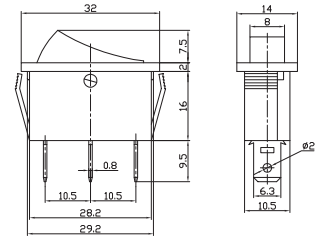

单刀波动开关

Single-pole Rocker Switch

RS-1 Series

单刀带灯波动开关

Single-pole Illuminated Rocker Switch

IRS-1 Series

IRS-101-3C ON-OFF

SPST 3P

RS-102-3C ON-ON

RS-103-3C ON-OFF-ON

SPDT 3P

RS-101-11C ON-OFF

SPST 2P

IRS-101-11C ON-OFF

SPST 3P

RS-102-11C ON-ON

RS-103-11C ON-OFF-ON

RS-123-11C (ON)-OFF-(ON)

SPDT 3P

RS-101-16C ON-OFF

SPST 2P

RS-102-16C ON-ON

RS-103-16C ON-OFF-ON

SPDT 3P

RS-1-101-2A ON-OFF

SPST 2P

IRS-1-2A ON-OFF

SPST 3P

RS-1-102-2A ON-ON

SPDT 3P

15A 125VAC; 10A 250VAC

RS-1-101-2B ON-OFF

SPST 2P

IRS-1-2B ON-OFF

SPST 3P

RS-1-102-2B ON-ON

SPDT 3P

15A 125VAC; 10A 250VAC