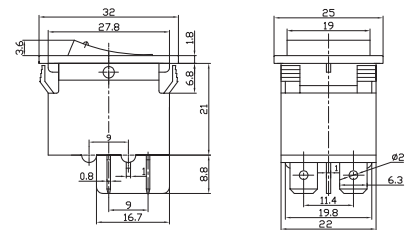

IRS-2-R15ST 15A 125VAC/250VAC
IRS-2-R10ST 10A 125VAC/250VAC
IRS-2-R7ST 7A 125VAC/250VAC
ON-OFF DPST 4P
(Double Poles Rocker Switch Breaker)