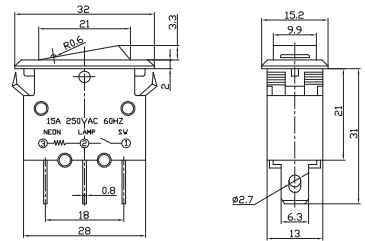

IRS-1-B15 15A 125VAC/250VAC
IRS-1-B10 10A 125VAC/250VAC
IRS-1-B7 7A 125VAC/250VAC
ON-OFF SPST 3P
(Push-button Switch Breaker)