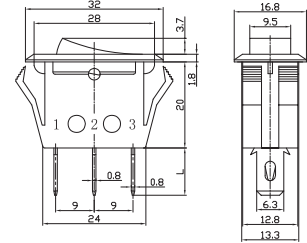

IRS-1-6C ON-OFF
15A 125VAC; 10A 250VAC
SPST 3P