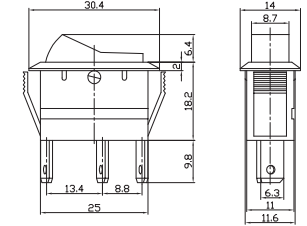

RS-1 Series

单刀带灯波动开关

Single-pole Illuminated Rocker Switch

IRS-1 Series

**RS-1-101-2C** ON-OFF  
SPST 2P  
**IRS-1-2C** ON-OFF  
SPST 3P  
**RS-1-102-2C** ON-ON  
SPDT 3P  
15A 125VAC; 10A 250VAC

**IRS-1-3B** ON-OFF  
15A 125VAC; 10A 250VAC  
SPST 3P