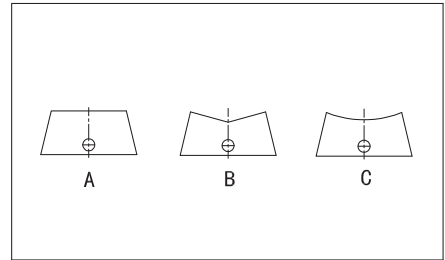

盖帽颜色Cap color 基座颜色Base color 盖帽种类Cap options

黑 Black (B)
白 White (W)
红 Red (R)
黄 Yellow (Y)
绿 Green (G)
蓝 Blue (BL)
桔黄 Orange (O)
灰 Gray (GR)

黑 Black (B)
白 White (W)
灰 Gray (GR)