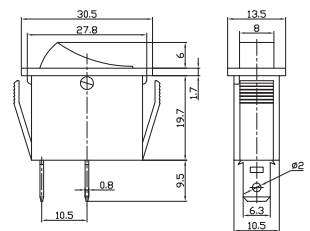

RS-101-1C ON-OFF

RS-111-1C (ON)-OFF

SPST 2P