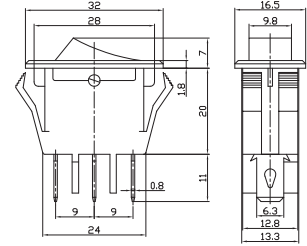

RS-1 Series

单刀带灯波动开关

Single-pole Illuminated Rocker Switch

IRS-1 Series

**RS-1-101-2C** ON-OFF  
SPST 2P  
**IRS-1-2C** ON-OFF  
SPST 3P  
**RS-1-102-2C** ON-ON  
SPDT 3P  
15A 125VAC; 10A 250VAC

**IRS-1-3B** ON-OFF  
15A 125VAC; 10A 250VAC  
SPST 3P