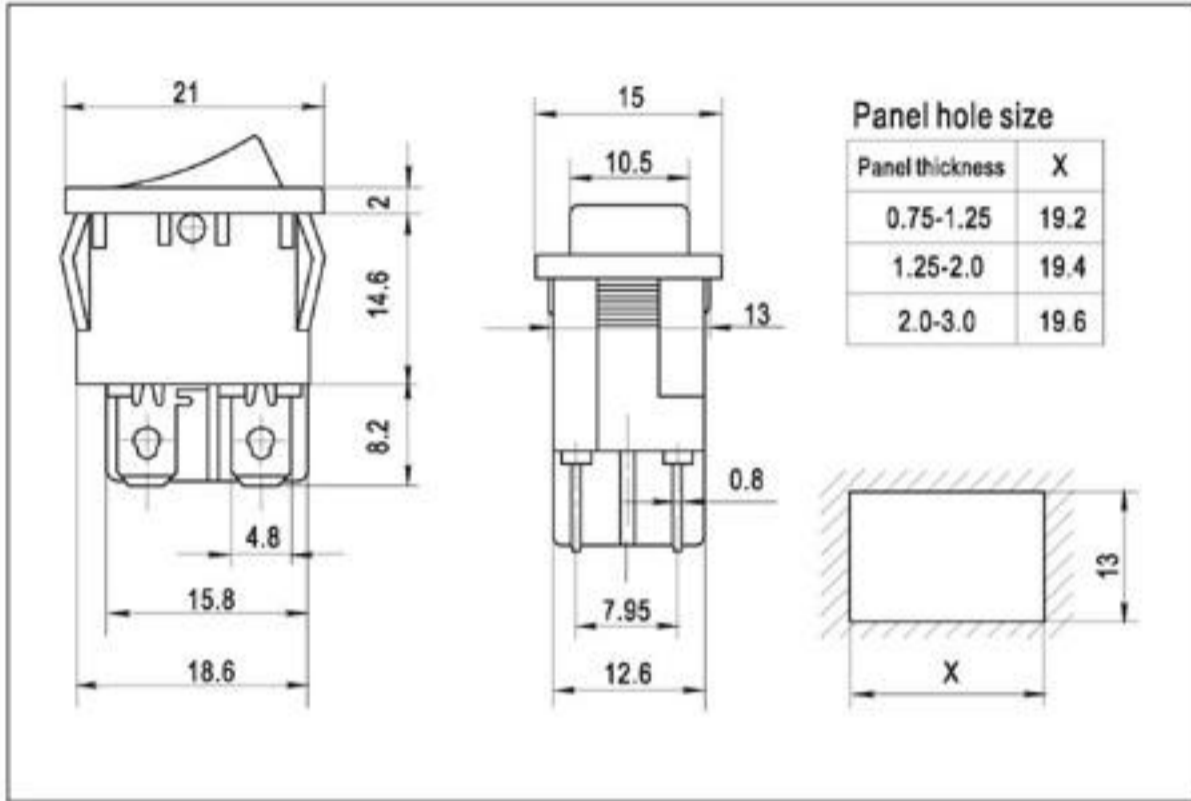

RLEIL ROCKER SWITCH

Specification:

(G) : 6 (2) A 250VAC T125/55 1E4
10A 125VAC

(H) : 10 (4) A 250VAC T125/55 1E4
10 (2) A 250VAC T85/55 5E4

16A 125V/10A 250VAC 1/3HP 125-250VAC T105

EXPLANATION MODEL NUMBER

RL3-4 - 21 - G - 2 - BK/BK - P8 - 0

Function		Rating		Cap Printing		Color Cap/Housing		Terminal		Terminal Legend	
21/N	ON-OFF 4P w/lamp	G	10A 125VAC 6A 250VAC	0	None	BK	Black	(P4)		O	Nothing
21	ON-OFF 4P	H	16A 125VAC 10A 250VAC	1		WT	White	(P8)		P	PVC-Cap
11/N	ON-OFF 3P w/lamp			2		RE	Red	(P19)			
11	ON-OFF 2P			3		OR	Orange	(P18)			
				8		GR	Green	(P19-F)			
				15		GE	Grey	(P15)			
				29							